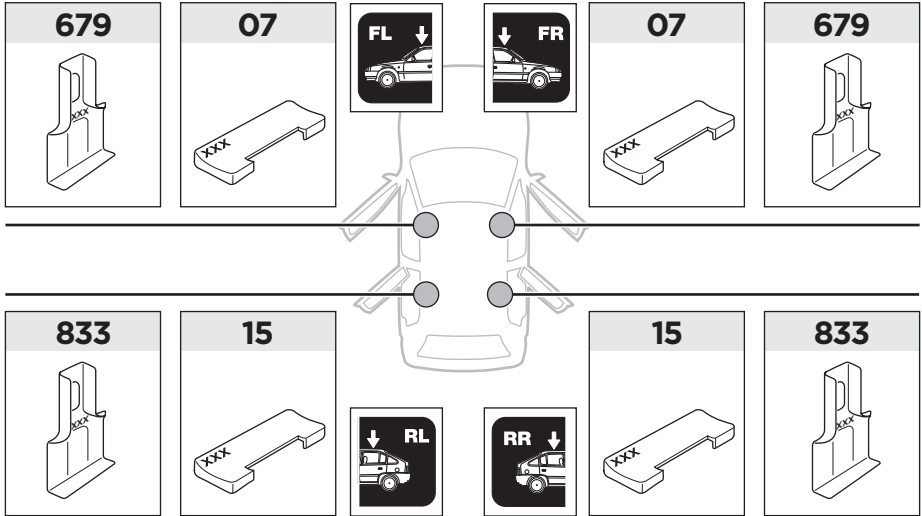

07 x2

15 x2

679 x2

833 x2

x1

x1

1

	X (scale)	X (mm)	X (inch)
TOYOTA Rav 4 (Mk.III.), 5-dr SUV, 05-12	40,5	1056	41 1/2
TOYOTA Vanguard, 5-dr SUV, 07-12	40,5	1056	41 1/2

	Y (scale)	Y (mm)	Y (inch)
TOYOTA Rav 4 (Mk.III.), 5-dr SUV, 05-12	36	1011	39 3/4
TOYOTA Vanguard, 5-dr SUV, 07-12	36	1011	39 3/4

2

TOYOTA Rav 4 (Mk.III.), 5-dr SUV, 05-12

TOYOTA Vanguard, 5-dr SUV, 07-12

3

	W (mm)	Z (mm)	W (inch)	Z (inch)
TOYOTA Rav 4 (Mk.III.), 5-dr SUV, 05-12	470	710	18 1/2	28
TOYOTA Vanguard, 5-dr SUV, 07-12	470	710	18 1/2	28