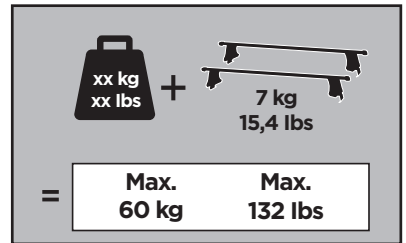

Thule Rapid System Kit 1385

> Instructions

TOYOTA Rav 4 (Mk.III.), 5-dr SUV, 05-12

TOYOTA Vanguard, 5-dr SUV, 07-12

ISO 11154-E

141385

C.20160712
519-1385-04

Bring your life
thule.com