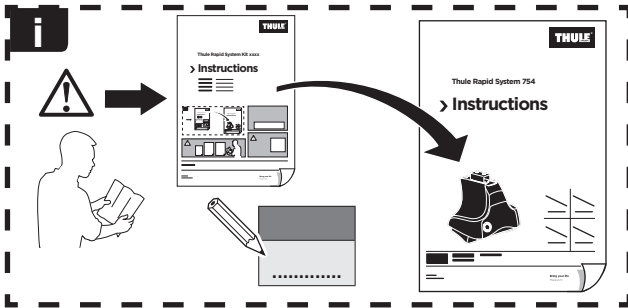

Thule Rapid System Kit 1385

> Instructions

TOYOTA Rav 4 (Mk.III.), 5-dr SUV, 05-12

TOYOTA Vanguard, 5-dr SUV, 07-12

ISO 11154-E

141385

C.20160712
519-1385-04

Bring your life
thule.com

07 x2

15 x2

679 x2

833 x2

x1

x1

1

	X (scale)	X (mm)	X (inch)
TOYOTA Rav 4 (Mk.III.), 5-dr SUV, 05-12	40,5	1056	41 1/2
TOYOTA Vanguard, 5-dr SUV, 07-12	40,5	1056	41 1/2