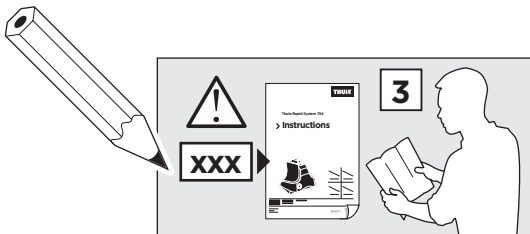

2

TOYOTA Rav 4 (Mk.III.), 5-dr SUV, 05-12

TOYOTA Vanguard, 5-dr SUV, 07-12