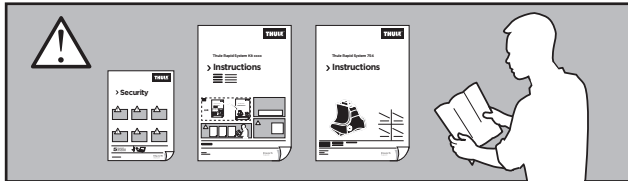

Thule Rapid System Kit 1385

> Instructions

TOYOTA Rav 4 (Mk.III.), 5-dr SUV, 05-12

TOYOTA Vanguard, 5-dr SUV, 07-12

ISO 11154-E

141385

C.20160712
519-1385-04

Bring your life
thule.com