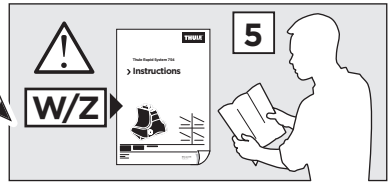

3

	W (mm)	Z (mm)	W (inch)	Z (inch)
TOYOTA Rav 4 (Mk.III.), 5-dr SUV, 05-12	470	710	18 1/2	28
TOYOTA Vanguard, 5-dr SUV, 07-12	470	710	18 1/2	28