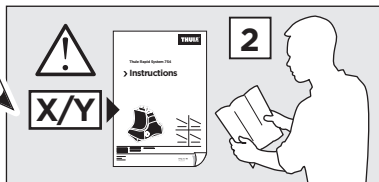

07 x2

15 x2

679 x2

833 x2

x1

x1

1

	X (scale)	X (mm)	X (inch)
TOYOTA Rav 4 (Mk.III.), 5-dr SUV, 05-12	40,5	1056	41 1/2
TOYOTA Vanguard, 5-dr SUV, 07-12	40,5	1056	41 1/2

	Y (scale)	Y (mm)	Y (inch)
TOYOTA Rav 4 (Mk.III.), 5-dr SUV, 05-12	36	1011	39 3/4
TOYOTA Vanguard, 5-dr SUV, 07-12	36	1011	39 3/4

2

TOYOTA Rav 4 (Mk.III.), 5-dr SUV, 05-12

TOYOTA Vanguard, 5-dr SUV, 07-12