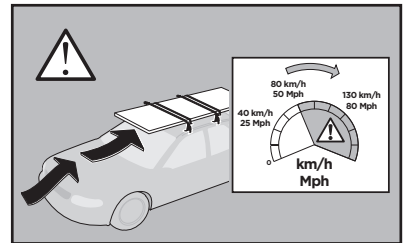

Thule Rapid System Kit 1385

> Instructions

TOYOTA Rav 4 (Mk.III.), 5-dr SUV, 05-12

TOYOTA Vanguard, 5-dr SUV, 07-12

ISO 11154-E

141385

C.20160712
519-1385-04

Bring your life
thule.com