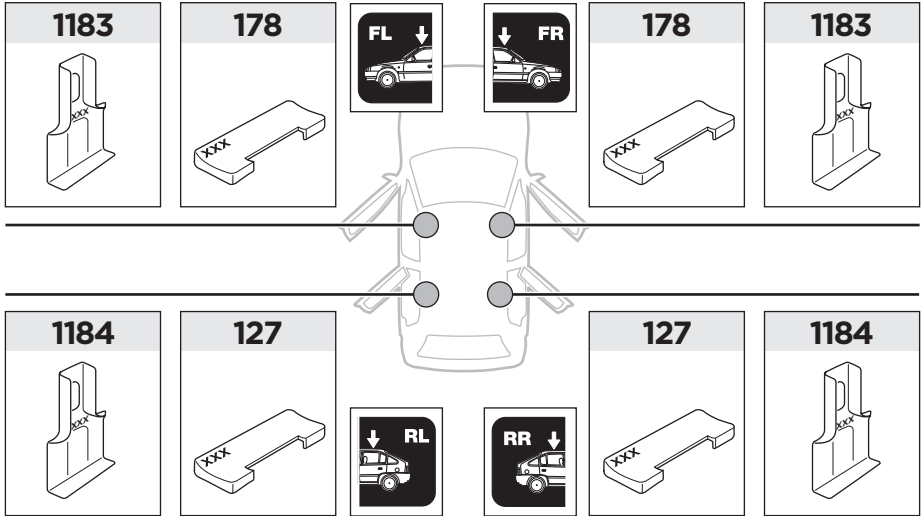

1184 x2

x1

1

	X (scale)	X (mm)	X (inch)
SKODA Fabia , 5-dr Estate, 08-14 (Without railing)	33,5	986	38 7/8

	Y (scale)	Y (mm)	Y (inch)
SKODA Fabia , 5-dr Estate, 08-14 (Without railing)	30	951	37 1/2

2

SKODA Fabia, 5-dr Estate, 08-14 (Without railing)

3

	W (mm)	Z (mm)	W (inch)	Z (inch)
SKODA Fabia , 5-dr Estate, 08-14 (Without railing)	400	700	15 ³/₄	27 ¹/₂