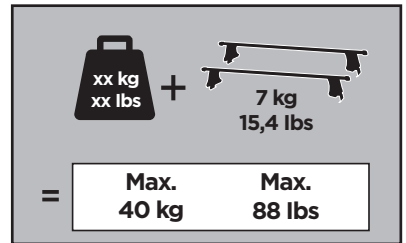

Thule Rapid System Kit 1642

> Instructions

SKODA Fabia, 5-dr Estate, 08-14 (Without railing)

ISO 11154-E

127 x2

1183 x2

x1

178 x2

1184 x2

x1

1

	X (scale)	X (mm)	X (inch)
SKODA Fabia , 5-dr Estate, 08-14 (Without railing)	33,5	986	38 7/8

	Y (scale)	Y (mm)	Y (inch)
SKODA Fabia , 5-dr Estate, 08-14 (Without railing)	30	951	37 1/2

2

SKODA Fabia, 5-dr Estate, 08-14 (Without railing)